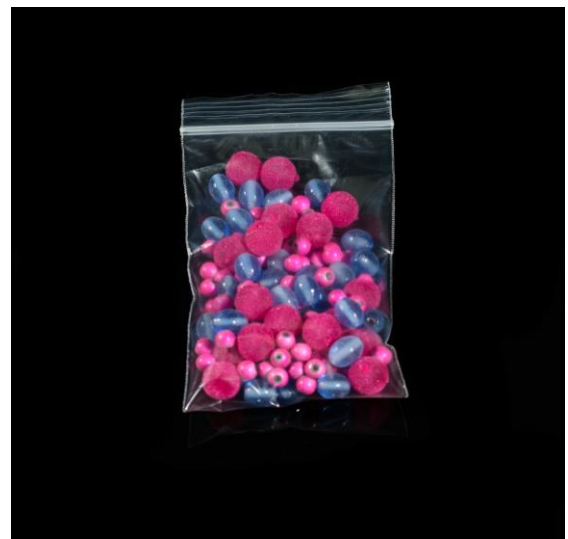

LDPE BAGS

ITEM	DESCRIPTION	STOCK UNIT	PRICE PER 1,000
Resealable Zip LDPE Bags			
MS0-50	Resealable Zip LDPE Bags 38x50 50Um	1000	$6.00
MS1-50	Resealable Zip LDPE Bags 50x75 50Um	1000	$8.00
MS3-50	Resealable Zip LDPE Bags 75x100 50Um	1000	$13.00
MS4-50	Resealable Zip LDPE Bags 75x125 50Um	1000	$15.00
MS5-50	Resealable Zip LDPE Bags 100x125 50Um	1000	$21.00
MS6-50	Resealable Zip LDPE Bags 130x130 50um	1000	$26.00
MS7-50	Resealable Zip LDPE Bags 100x150 50Um	1000	$21.00
MS8-50	Resealable Zip LDPE Bags 125x200 50Um	1000	$33.00
MS9-50	Resealable Zip LDPE Bags 150x225 50Um	1000	$42.00
MS11-50	Resealable Zip LDPE Bags 200x250 50Um	1000	$61.00
MS12-50	Resealable Zip LDPE Bags 230x300 50Um	1000	$83.00
MS13-50	Resealable Zip LDPE Bags 250x400 50Um	1000	$116.00
MS14-40	Resealable Zip LDPE Bags 180x350 40um	1000	$65.00
MS14-50	Resealable Zip LDPE Bags 330x330 50Um	1000	$121.00
MS15-50	Resealable Zip LDPE Bags 280x380 50Um	1000	$115.00
MS16-50	Resealable Zip LDPE Bags 300x400 50Um	1000	$140.00
MS17-50	Resealable Zip LDPE Bags 300x450 50Um	1000	$135.00
MS19-50	Resealable Zip LDPE Bags 250x300 50Um	1000	$85.00
MS20-50	Resealable Zip LDPE Bags 230x380 50Um	1000	$100.00
MSA5-50	Resealable Zip LDPE Bags 165x230 50Um	1000	$44.00